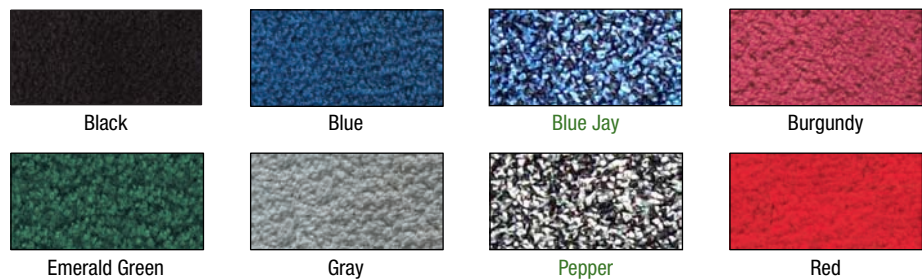

## Ultra Plush

---

Ultra Plush Carpet  
Color Codes:

81 - Bisque	85 - Midnight
41 - Black	86 - Seascape
82 - Cabernet	87 - Sterling
83 - Graphite	55 - Teal
84 - Iceberg	

Our carpet is offered as pre-cut, custom-cut or in carpet packages that include visqueen and recycled padding. Visqueen and recycled padding are also available as upgrades.

### Limited Plush Colors

- Limited Plush Colors are only available in Chicago and Las Vegas

## Plush

Plush Carpet  
Color Codes:

- |                |                  |
|----------------|------------------|
| 70 - Cement    | 76 - Onyx        |
| 71 - Charcoal  | 49 - Red         |
| 72 - Cobalt    | 77 - Royal Blue  |
| 73 - Dove      | 78 - Silky Beige |
| 74 - Lava Rock | 79 - Silver      |
| 75 - Navy      | 80 - Snow        |

Limited Plush Carpet - (Chicago & Las Vegas only)  
Color Codes:

- |                   |                 |
|-------------------|-----------------|
| 89 - Bahama       | 94 - Soft Ivory |
| 90 - Boysenberry  | 95 - Spice Teal |
| 91 - Hunter Green | 96 - Sun Gold   |
| 92 - Rose         | 97 - Taupe      |
| 93 - Royalty      | 98 - Violet     |